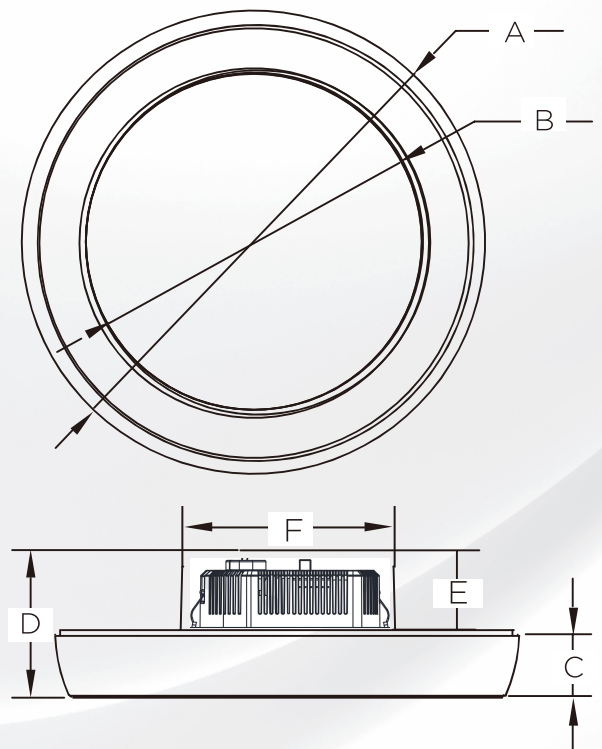

LDPRO 13W LED 9" RND WHITE

Features

- Multiple Finish Options.
- Ultra-thin casings to create sleek look.
- Compatible with various sizes j-box.
- High quality LED.
- Robust/multi-protection driver with 5 CCT Selectable option.
- High-quality die-cast aluminum casing.
- Durable lens provides even light distribution.
- Suitable for multiple usage scenarios.

Specifications

Model	LX-R9-12T-5CCTW
Fixture Type	Flush Mount
Finish	White
Wattage	13W
Lumen Output	1300L-1320L
CCT(Kelvin)	27K/30K/35K/40K/50K
Color Temperature	Warm White to Natural Light
CRI	90
Voltage	120V
Beam Angle	100
Rated Hours	50000
Operating Temperature	-20C (-4F) to +40C (+104F)
Dimmable	Yes-Dimmable

Dimensions

(A) Diameter/ Length	(B) Inside Diameter/Length	(C) Trim Height	(D) Overall Height	(E) Driver Height	(F) Driver Diameter
9" Round	7.62"	0.67"	1.59"	.92"	2.36"