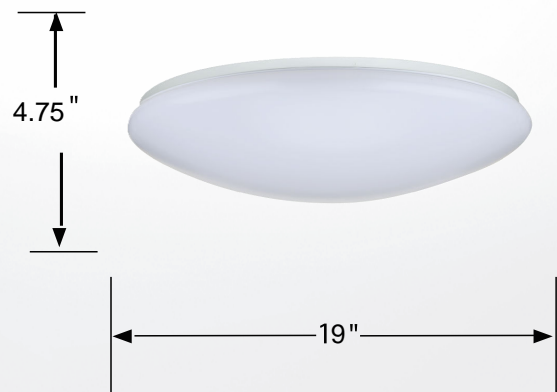

LDPRO Ceiling Puff 19"

Features

- LED Flush mount light.
- Operating Voltage: 120V.
- Dimming: Triac.
- CCT.: 27K/30K/35K/40K/50K Selectable.
- Ideal for Bedroom, Kitchen, and Entryway.

Specifications

Model	LX-CP-19R-5CCT
Rated Power	24W
Finish	White
Voltage	120V
Lumen Output	1728LM
CCT(Kelvin)	27K/30K/35K/40K/50K
CRI	90
Product Dimension	19"

Dimensions

Integrated circular LED module for consistency and dependability.