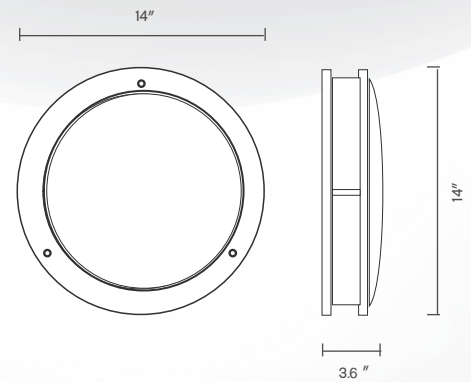

# LDPRO RADITIONAL FLUSH MOUNT ROUND CEILING LIGHT(14")

## Specifications

Product	Traditional Flush Mount Round Ceiling Light (14")
Size	14" x 3.6"
CCT	27/30/35/40/50K Selectable
Power	26 W
CRI	80
Lumen	1872
Efficacy	72
Dimming	Triac
Voltage	120 V

 Brushed Nickel

## Dimensions