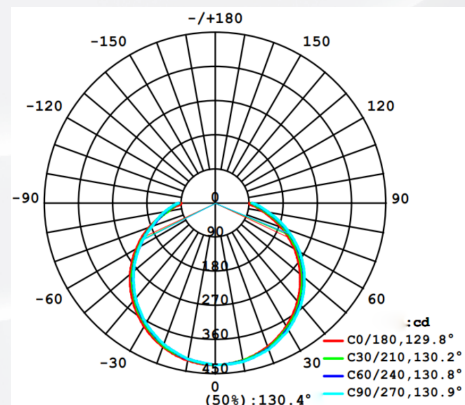

## Features

- Slim, Zero Entry
- Surface Mount
- Compatible with 2.75" 3" & 4" J-Boxes
- Triac Dimmable
- 90+ CRI
- Power: 13.5 Watts
- Input Voltage: 120 VAC
- Kelvin: 2700K, 3000K, 4000K
- CRI: 90+
- Lumen Output: Up to 1050/1100/1150
- Efficacy (lm/W): Up to 77 Lumens per Watt
- Rated Life (hrs): >50,000
- Dimensions ( x H): 7" x 0.94"
- Weight (lbs): 0.6

## Dimensions

## Specifications

Size	6R
Input voltage (V)	120V
Power (W)	13.5W
Lumens (lm)	1050
Efficacy (lm/W)	70~77
CCT (K)	3000
Ra (CRI)	90
Triac/ELV	YES
Wet	YES
ES	YES