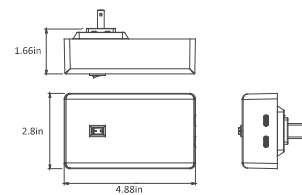

Cable connector

Direct connector

Plug cable

Slim/USB-C Under Cabinet

36V Adapter and Control & Connection Box

Jbox 48W driver
120-277V input /
36V output

PIR sensor controller

Gesture controller

Plug 48W driver

Plug 24W driver

Slim/USB-C Under Cabinet

36V Adapter and Control & Connection Box

Installing

Clip Mounting

3M tape Mounting

Max Run