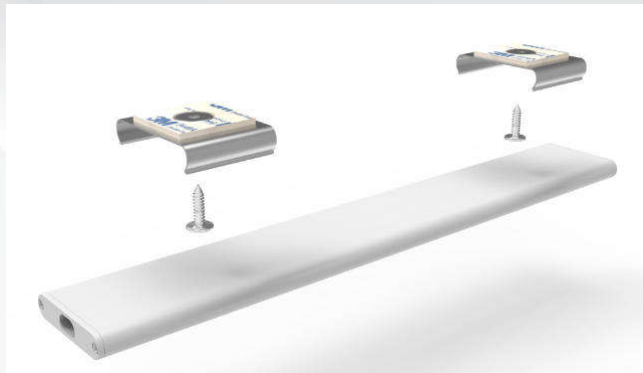

Plug 48W driver

Plug 24W driver

Slim/USB-C Under Cabinet

36V Adapter and Control & Connection Box

Installing

Clip Mounting

3M tape Mounting

Max Run

UC Slim System Max Run
(when mixed-use make sure total power $\leq 48W$)

Item	Driver output power(w)	unit power(w)	max connect units(pcs)
6" Fixture	48	1.8	26
10" Fixture	48	3	16
21" Fixture	48	7	6
30" Fixture	48	10	4
48" Fixture	48	14.4	3
60" Fixture	48	18	2
PIR sensor		0.25	
Gesture sensor		0.25	