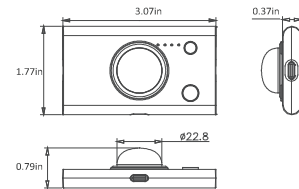

Slim/USB-C Under Cabinet

36V Adapter and Control & Connection Box

Product Name	Dimension L*W*H	Color
Cable connector	6"/ 12"/24"/ 36"/72 "	White
Direct connector	1.09*0.42*0.23in	White
Plug cable	36in	White
Jbox 48W driver 120-277Vinput / 36V output	5*5*0.95in	White
PIR sensor controller	3.07*1.77*0.79in	White
Gesture controller	3.07*1.77*0.5in	White
Plug 48W driver	4.88*2.8*1.66in	White
Plug 24W driver	3.82*2.44*1.7in	White

Cable connector

Direct connector

Plug cable

Slim/USB-C Under Cabinet

36V Adapter and Control & Connection Box

Jbox 48W driver
120-277V input /
36V output

PIR sensor controller

Gesture controller

Plug 48W driver

Plug 24W driver

Slim/USB-C Under Cabinet

36V Adapter and Control & Connection Box

Installing

Clip Mounting

3M tape Mounting

Max Run