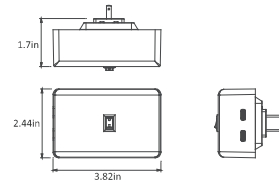

Cable connector

Direct connector

Plug cable

Slim/USB-C Under Cabinet

36V Adapter and Control & Connection Box

Jbox 48W driver
120-277V input /
36V output

PIR sensor controller

Gesture controller

Plug 48W driver

Plug 24W driver

Slim/USB-C Under Cabinet

36V Adapter and Control & Connection Box

Installing

Clip Mounting

3M tape Mounting

Max Run