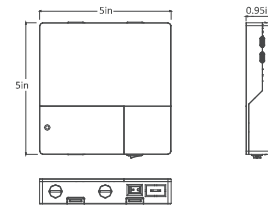

Cable connector

Direct connector

Plug cable

Slim/USB-C Under Cabinet

36V Adapter and Control & Connection Box

Jbox 48W driver
120-277V input /
36V output

PIR sensor controller

Gesture controller