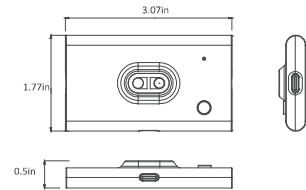

Slim/USB-C Under Cabinet

36V Adapter and Control & Connection Box

Product Name	Dimension L*W*H	Color
Cable connector	6"/ 12"/24"/ 36"/72 "	White
Direct connector	1.09*0.42*0.23in	White
Plug cable	36in	White
Jbox 48W driver 120-277Vinput / 36V output	5*5*0.95in	White
PIR sensor controller	3.07*1.77*0.79in	White
Gesture controller	3.07*1.77*0.5in	White
Plug 48W driver	4.88*2.8*1.66in	White
Plug 24W driver	3.82*2.44*1.7in	White

Cable connector

Direct connector

Plug cable

Slim/USB-C Under Cabinet

36V Adapter and Control & Connection Box

Jbox 48W driver
120-277V input /
36V output

PIR sensor controller

Gesture controller

Plug 48W driver

Plug 24W driver

Slim/USB-C Under Cabinet

36V Adapter and Control & Connection Box

Installing

Clip Mounting

3M tape Mounting

Max Run