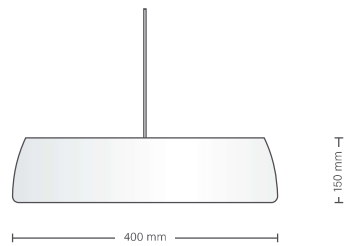

SPECIFICATION

Lamp	Pendant light
Power	12 W
Shade size	400 x 150 mm
CCT	3000 K
Voltage	12 Vac
Lumen	1100 lm (module)
Dimming	Non dimming