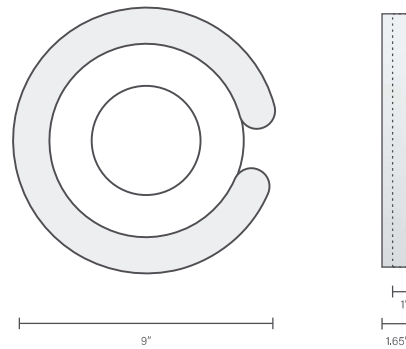

PENDANT LIGHT

Pendant 22

LUXAR
Lighting for Life

Cord color

white

SPECIFICATION

Lamp	Pendant light
Power	TBA 12 W
Shade size	1860 x 980 x 100 mm
CCT	3000 K
Voltage	12 Vac
Lumen	2500 lm (module)
Dimming	Non dimming

ANELLO L

Mounting options:

Recommended for:

SPECIFICATION

Size	3'		4'		5'	
Power	60 W		80 W		100 W	
CRI	> 80		> 80		> 80	
CCT	3000 K	4000 K	3000 K	4000 K	3000 K	4000 K
Lumen	3600 lm	3890 lm	4800 lm	5180 lm	6000 lm	6480 lm
Efficacy	60	65	60	65	60	50
Dimming	0 – 10 V		0 – 10 V		0 – 10 V	
Voltage	120 277 V		120 277 V		120 277 V	

C PLUS

LUXAR
Lighting for Life

Recommended for:

SPECIFICATION

Size	9" x 1.65"
CCT	3000 K
Power	18 W
CRI	90
Lumen	1100
Efficacy	70
Dimming	Triac Range: 10%–100%
Voltage / Frequency	120/277 V

C PLUS PENDANT

Recommended for:

Recommended for:

- LED Integral
- IP44
- Backplate
- Samsung LEDs
- Beam angle: 108°

SPECIFICATION

Size	600 x 1000 mm
Lumen	3800 lm
CCT	3000 K
Power	48 W
Voltage	230 V

PENDANT LIGHT

Pendant 2

Cord color
 white