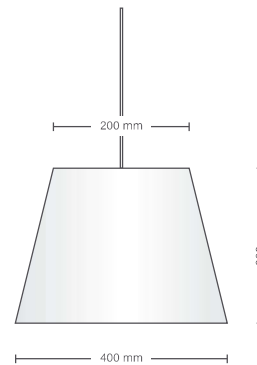

Shade/Trim color

dark blue/ Indigo std.

custom color available

Cord color

white

Glass or PC plastic

SPECIFICATION

Lamp	Pendant light
Power	12 W
Shade size	200 (top) 400 (bottom) x 300 mm
CCT	3000 K
Voltage	12 Vac
Lumen	1100 lm (module)
Dimming	Non dimming