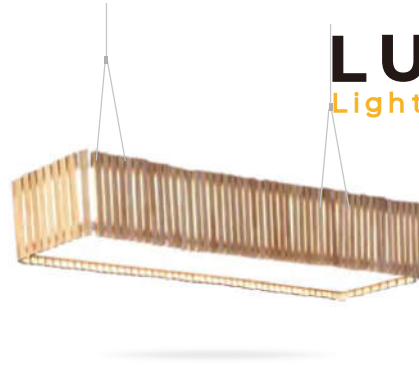

PENDANT LIGHT

Pendant 21

Trim / Shade color

☒ bamboo

☐ custom color available

Cord color

☒ white

SPECIFICATION

Lamp	Pendant light
Power	TBA 12 W
Shade size	1000 x 200 x 160 mm
CCT	3000 K
Voltage	12 Vac
Lumen	1100 lm (module)
Dimming	Non dimming