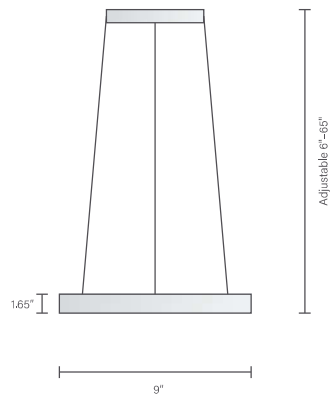

ANELLO L

Mounting options:

Recommended for:

SPECIFICATION

Size	3'		4'		5'	
Power	60 W		80 W		100 W	
CRI	> 80		> 80		> 80	
CCT	3000 K	4000 K	3000 K	4000 K	3000 K	4000 K
Lumen	3600 lm	3890 lm	4800 lm	5180 lm	6000 lm	6480 lm
Efficacy	60	65	60	65	60	50
Dimming	0 – 10 V		0 – 10 V		0 – 10 V	
Voltage	120 277 V		120 277 V		120 277 V	

C PLUS

LUXAR
Lighting for Life

Recommended for:

SPECIFICATION

Size	9" x 1.65"
CCT	3000 K
Power	18 W
CRI	90
Lumen	1100
Efficacy	70
Dimming	Triac Range: 10%–100%
Voltage / Frequency	120/277 V

C PLUS PENDANT

Recommended for:

Recommended for:

- LED Integral
- IP44
- Backplate
- Samsung LEDs
- Beam angle: 108°

SPECIFICATION

Size	600 x 1000 mm
Lumen	3800 lm
CCT	3000 K
Power	48 W
Voltage	230 V

PENDANT LIGHT

Pendant 2

Cord color
 white

SPECIFICATION

Lamp	Pendant light
Power	12 W
Shade size	50 (top) 140 (bottom) x 180 mm
CCT	3000 K
Voltage	12 Vac
Lumen	1100 lm (module)
Dimming	Non dimming

PENDANT LIGHT

Pendant 3

Cord color

white

SPECIFICATION