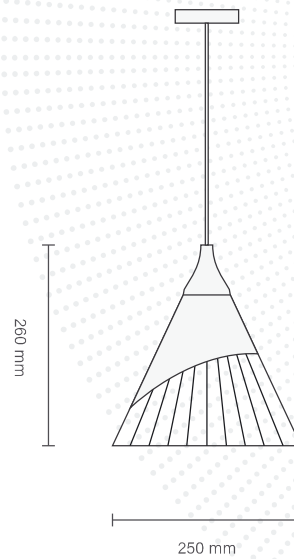

LUXAR
Lighting for Life

LED PENDANT LIGHT

RT 302

Cover / Shade color

■ **Black**

Recommended for:

SPECIFICATION

Size	∅ 250 mm x H:260 mm
CCT	2700 K
Power	8 W
CRI	80
Lumen	2500 lm
Efficacy	312
Dimming	non dimmable
Voltage / Frequency	220 V
Ra	80