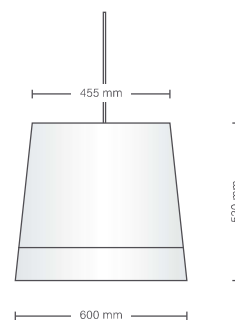

Recommended for:

- LED Integral
- IP44
- Backplate
- Samsung LEDs
- Beam angle: 108°

SPECIFICATION

Size	600 x 1000 mm
Lumen	3800 lm
CCT	3000 K
Power	48 W
Voltage	230 V

PENDANT LIGHT

Pendant 2

Cord color
 white

SPECIFICATION

Lamp	Pendant light
Power	12 W
Shade size	50 (top) 140 (bottom) x 180 mm
CCT	3000 K
Voltage	12 Vac
Lumen	1100 lm (module)
Dimming	Non dimming

PENDANT LIGHT

Pendant 3

Cord color

white

SPECIFICATION

Lamp	Pendant light
Power	12 W
Shade size	222 (top) 300 (bottom) x 260 mm
CCT	3000 K
Voltage	12 Vac
Lumen	1100 lm (module)
Dimming	Non dimming

**LARGE FORMAT
PENDANT
LIGHT** HAND PAINTED
Pendant 11

Cord color
 white

SPECIFICATION

Lamp	Pendant light
Power	12 W
Shade size	455 (top) 600 (bottom) x 520 mm
CCT	3000 K
Voltage	12 Vac
Lumen	1100 lm (module)
Dimming	Non dimming

LUXAR
Lighting for Life

PENDANT LIGHT

Pendant 14