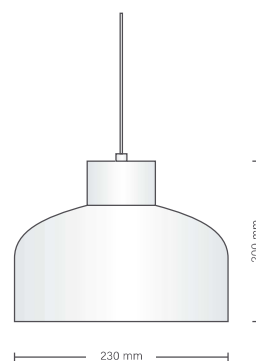

Recommended for:

- LED Integral
- IP44
- Backplate
- Samsung LEDs
- Beam angle: 108°

SPECIFICATION

Size	600 x 1000 mm
Lumen	3800 lm
CCT	3000 K
Power	48 W
Voltage	230 V

PENDANT LIGHT

Pendant 2

Cord color
 white

SPECIFICATION

Lamp	Pendant light
Power	12 W
Shade size	50 (top) 140 (bottom) x 180 mm
CCT	3000 K
Voltage	12 Vac
Lumen	1100 lm (module)
Dimming	Non dimming

PENDANT LIGHT

Pendant 3

Cord color

white

SPECIFICATION

Lamp	Pendant light
Power	12 W
Shade size	300 x 270 mm
CCT	3000 K
Voltage	12 Vac
Lumen	1100 lm (module)
Dimming	Non dimming

LUXAR
Lighting for Life

PENDANT LIGHT

Pendant 4

Cord color

white

SPECIFICATION

Lamp	Pendant light
Power	12 W
Shade size	360 x 260 mm
CCT	3000 K
Voltage	12 Vac
Lumen	1100 lm (module)
Dimming	Non dimming

PENDANT LIGHT

Pendant 6

Color color

white

SPECIFICATION

Lamp	Pendant light
Power	12 W
Shade size	230 x 200 mm
CCT	3000 K
Voltage	12 Vac
Lumen	1100 lm (module)
Dimming	Non dimming

PENDANT LIGHT

Pendant 7