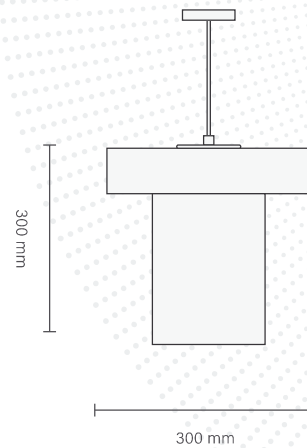

LED PENDANT LIGHT

LL 300-B

Trim / Shade color

☐ **White**

Recommended for:

SPECIFICATION

Size	300 mm x 300 mm
CCT	2700 K
Power	8 W
CRI	80
Lumen	500 lm
Efficacy	62
Dimming	non dimmable
Voltage / Frequency	220 V
Ra	80