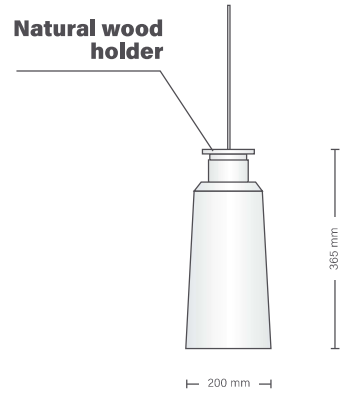

SPECIFICATION

Lamp	Pendant light
Power	12 W
Shade size	200 x 365 mm
CCT	3000 K
Voltage	12 Vac
Lumen	1100 lm (module)
Dimming	Non dimming