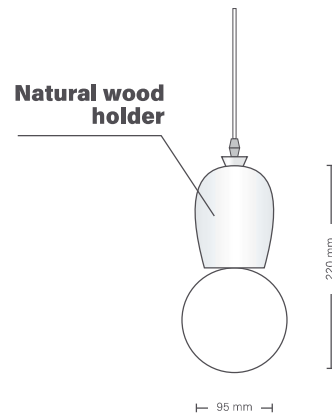

SPECIFICATION

Lamp	Pendant light
Power	12 W
Shade size	95 x 220 mm
CCT	3000 K
Voltage	12 Vac
Lumen	1100 lm (module)
Dimming	Non dimming