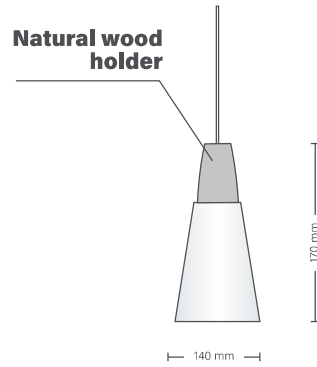

SPECIFICATION

Lamp	Pendant light
Power	12 W
Shade size	140 x 170 mm
CCT	3000 K
Voltage	12 Vac
Lumen	1100 lm (module)
Dimming	Non dimming