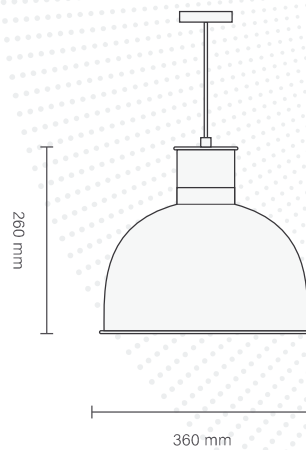

Recommended for:

SPECIFICATION

Size	450 mm x 350 mm
CCT	2700 K
Power	8 W
CRI	80
Lumen	500 lm
Efficacy	62
Dimming	non dimmable
Voltage / Frequency	220 V
Ra	80

LUXAR
Lighting for Life

LED PENDANT LIGHT

LE-300

Trim / Shade color

White

Recommended for:

SPECIFICATION

Size	360 mm x 260 mm
CCT	2700 K
Power	12 W
CRI	80
Lumen	700 lm
Efficacy	58
Dimming	non dimmable
Voltage / Frequency	220 V
Ra	80

LUXAR
Lighting for Life