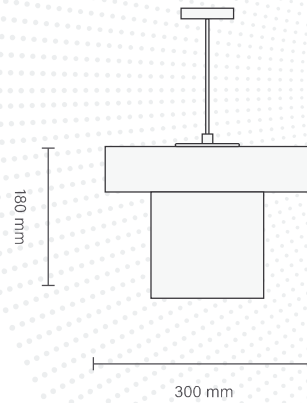

LED PENDANT LIGHT

LL 300-A

Trim / Shade color

☐ **White**

Recommended for:

SPECIFICATION

Size	180 mm x 300 mm
CCT	2700 K
Power	8 W
CRI	80
Lumen	500 lm
Efficacy	62
Dimming	non dimmable
Voltage / Frequency	220 V
Ra	80