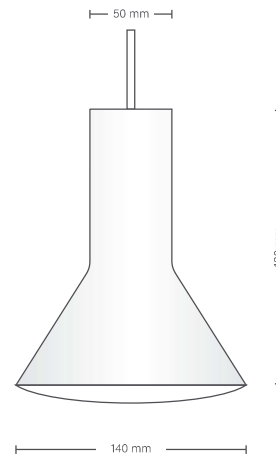

Recommended for:

- LED Integral
- IP44
- Backplate
- Samsung LEDs
- Beam angle: 108°

SPECIFICATION

Size	600 x 1000 mm
Lumen	3800 lm
CCT	3000 K
Power	48 W
Voltage	230 V

PENDANT LIGHT

Pendant 2

Cord color
 white

SPECIFICATION

Lamp	Pendant light
Power	12 W
Shade size	50 (top) 140 (bottom) x 180 mm
CCT	3000 K
Voltage	12 Vac
Lumen	1100 lm (module)
Dimming	Non dimming

PENDANT LIGHT

Pendant 3

Cord color

white

SPECIFICATION

Lamp	Pendant light
Power	12 W
Shade size	300 x 270 mm
CCT	3000 K
Voltage	12 Vac
Lumen	1100 lm (module)
Dimming	Non dimming

LUXAR
Lighting for Life

PENDANT LIGHT

Pendant 4

Cord color

white

SPECIFICATION

Lamp	Pendant light
Power	12 W
Shade size	360 x 260 mm
CCT	3000 K
Voltage	12 Vac
Lumen	1100 lm (module)
Dimming	Non dimming

SPECIFICATION

Lamp	Pendant light
Power	12 W
Shade size	455 (top) 600 (bottom) x 520 mm
CCT	3000 K
Voltage	12 Vac
Lumen	1100 lm (module)
Dimming	Non dimming

LUXAR
Lighting for Life

PENDANT LIGHT

Pendant 14