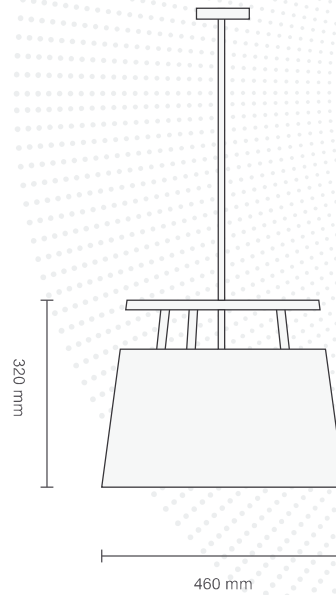

SPECIFICATION

Size	∅ 460 mm x H:320 mm
CCT	2700 K
Power	3 x 10 W
CRI	80
Lumen	2000 lm
Efficacy	66
Dimming	non dimmable
Voltage / Frequency	220 V
Ra	80