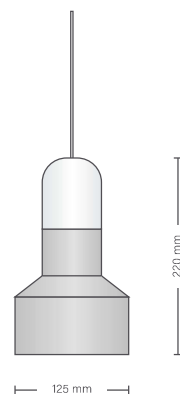

SPECIFICATION

Lamp	Pendant light
Power	12 W
Shade size	455 (top) 600 (bottom) x 520 mm
CCT	3000 K
Voltage	12 Vac
Lumen	1100 lm (module)
Dimming	Non dimming

LUXAR
Lighting for Life

PENDANT LIGHT

Pendant 14

Lamp	Pendant light
Power	12 W
Shade size	45 x 500 mm
CCT	3000 K
Voltage	12 Vac
Lumen	2400 lm
Dimming	Non dimming

LUXAR
Lighting for Life

PENDANT LIGHT

Pendant 9

Cord color

white

SPECIFICATION

Lamp	Pendant light
Power	12 W
Shade size	125 x 220 mm
CCT	3000 K
Voltage	12 Vac
Lumen	1100 lm (module)
Dimming	Non dimming