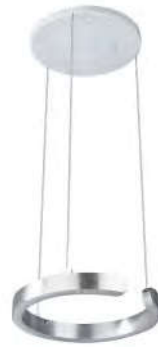

PENDANT LIGHT

Pendant 22

LUXAR
Lighting for Life

Cord color

white

SPECIFICATION

Lamp	Pendant light
Power	TBA 12 W
Shade size	1860 x 980 x 100 mm
CCT	3000 K
Voltage	12 Vac
Lumen	2500 lm (module)
Dimming	Non dimming

C PLUS

LUXAR
Lighting for Life

Recommended for:

SPECIFICATION

Size	9" x 1.65"
CCT	3000 K
Power	18 W
CRI	90
Lumen	1100
Efficacy	70
Dimming	Triac Range: 10%–100%
Voltage / Frequency	120/277 V

C PLUS PENDANT

Recommended for:

Recommended for:

- LED Integral
- IP44
- Backplate
- Samsung LEDs
- Beam angle: 108°

SPECIFICATION

Size	600 x 1000 mm
Lumen	3800 lm
CCT	3000 K
Power	48 W
Voltage	230 V

PENDANT LIGHT

Pendant 2

Cord color
 white

SPECIFICATION

Lamp	Pendant light
Power	12 W
Shade size	50 (top) 140 (bottom) x 180 mm
CCT	3000 K
Voltage	12 Vac
Lumen	1100 lm (module)
Dimming	Non dimming

PENDANT LIGHT

Pendant 3

Cord color

white

SPECIFICATION