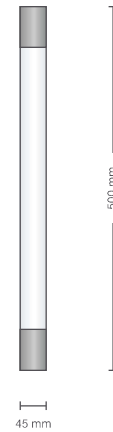

SPECIFICATION

Lamp	Pendant light
Power	12 W
Shade size	45 x 500 mm
CCT	3000 K
Voltage	12 Vac
Lumen	2400 lm
Dimming	Non dimming