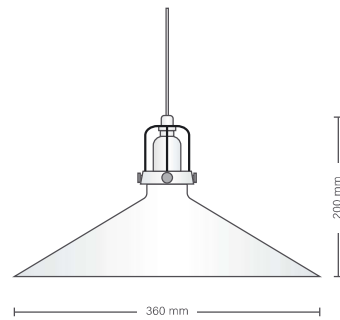

SPECIFICATION

Lamp	Pendant light
Power	12 W
Shade size	360 x 200 mm
CCT	3000 K
Voltage	12 Vac
Lumen	1100 lm (module)
Dimming	Non dimming