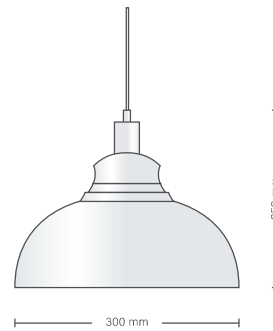

white

SPECIFICATION

Lamp	Pendant light
Power	12 W
Shade size	360 x 200 mm
CCT	3000 K
Voltage	12 Vac
Lumen	1100 lm (module)
Dimming	Non dimming

LUXAR
Lighting for Life

PENDANT LIGHT

Pendant 17

Color color

white