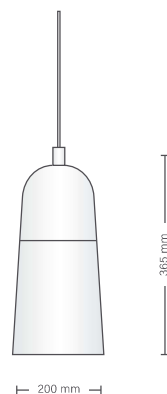

SPECIFICATION

Lamp	Pendant light
Power	12 W
Shade size	455 (top) 600 (bottom) x 520 mm
CCT	3000 K
Voltage	12 Vac
Lumen	1100 lm (module)
Dimming	Non dimming

LUXAR
Lighting for Life

PENDANT LIGHT

Pendant 14

**PENDANT
LIGHT** WOOD/METAL
Pendant 13

Cord color
 white

SPECIFICATION

Lamp	Pendant light
Power	12 W
Shade size	140 x 170 mm
CCT	3000 K
Voltage	12 Vac
Lumen	1100 lm (module)
Dimming	Non dimming

LUXAR
Lighting for Life

PENDANT LIGHT WOOD/METAL

Pendant 16

Cord color
 white

SPECIFICATION

Lamp	Pendant light
Power	12 W
Shade size	143 x 350 mm
CCT	3000 K
Voltage	12 Vac
Lumen	1100 lm (module)
Dimming	Non dimming

PENDANT LIGHT GLASS SHADE
Pendant 1