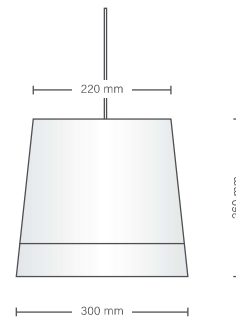

Recommended for:

- LED Integral
- IP44
- Backplate
- Samsung LEDs
- Beam angle: 108°

SPECIFICATION

Size	600 x 1000 mm
Lumen	3800 lm
CCT	3000 K
Power	48 W
Voltage	230 V

PENDANT LIGHT

Pendant 2

Cord color
 white

SPECIFICATION

Lamp	Pendant light
Power	12 W
Shade size	400 x 260 mm
CCT	3000 K
Voltage	12 Vac
Lumen	1100 lm (module)
Dimming	Non dimming

PENDANT LIGHT HAND PAINTED
Pendant 10

Cord color
 white

SPECIFICATION

Lamp	Pendant light
Power	12 W
Shade size	222 (top) 300 (bottom) x 260 mm
CCT	3000 K
Voltage	12 Vac
Lumen	1100 lm (module)
Dimming	Non dimming

**LARGE FORMAT
PENDANT
LIGHT** HAND PAINTED
Pendant 11

Cord color
 white

SPECIFICATION

Lamp	Pendant light
Power	12 W
Shade size	455 (top) 600 (bottom) x 520 mm
CCT	3000 K
Voltage	12 Vac
Lumen	1100 lm (module)
Dimming	Non dimming

LUXAR
Lighting for Life

PENDANT LIGHT

Pendant 14