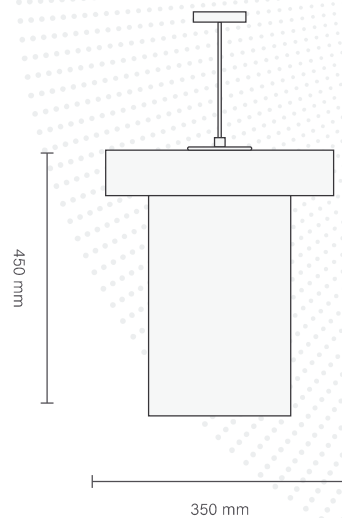

Recommended for:

SPECIFICATION

Size	180 mm x 300 mm
CCT	2700 K
Power	8 W
CRI	80
Lumen	500 lm
Efficacy	62
Dimming	non dimmable
Voltage / Frequency	220 V
Ra	80

LED PENDANT LIGHT

LL 300-B

Trim / Shade color

White

Recommended for:

SPECIFICATION

Size	300 mm x 300 mm
CCT	2700 K
Power	8 W
CRI	80
Lumen	500 lm
Efficacy	62
Dimming	non dimmable
Voltage / Frequency	220 V
Ra	80

LED PENDANT LIGHT

LL 300-C

Trim / Shade color

White

Recommended for:

SPECIFICATION

Size	450 mm x 350 mm
CCT	2700 K
Power	8 W
CRI	80
Lumen	500 lm
Efficacy	62
Dimming	non dimmable
Voltage / Frequency	220 V
Ra	80

LUXAR
Lighting for Life

LED PENDANT LIGHT

LE-300

Trim / Shade color

White

Recommended for:

SPECIFICATION

Size	360 mm x 260 mm
CCT	2700 K
Power	12 W
CRI	80
Lumen	700 lm
Efficacy	58
Dimming	non dimmable
Voltage / Frequency	220 V
Ra	80

LUXAR
Lighting for Life