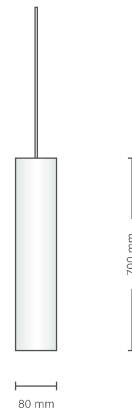

SPECIFICATION

Lamp	Pendant light
Power	TBA
Shade size	80 x 700 mm
CCT	3000 K
Voltage	12 Vac
Lumen	1100 lm (module)
Dimming	Non dimming