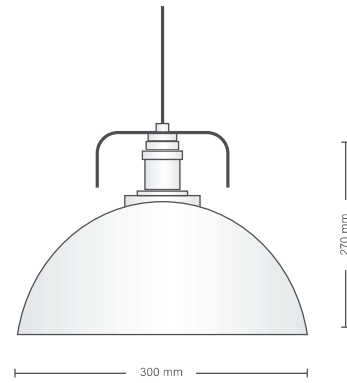

Recommended for:

- LED Integral
- IP44
- Backplate
- Samsung LEDs
- Beam angle: 108°

SPECIFICATION

Size	600 x 1000 mm
Lumen	3800 lm
CCT	3000 K
Power	48 W
Voltage	230 V

PENDANT LIGHT

Pendant 2

Cord color
 white

SPECIFICATION

Lamp	Pendant light
Power	12 W
Shade size	50 (top) 140 (bottom) x 180 mm
CCT	3000 K
Voltage	12 Vac
Lumen	1100 lm (module)
Dimming	Non dimming

PENDANT LIGHT

Pendant 3

Cord color

white

SPECIFICATION

Lamp	Pendant light
Power	12 W
Shade size	300 x 270 mm
CCT	3000 K
Voltage	12 Vac
Lumen	1100 lm (module)
Dimming	Non dimming

LUXAR
Lighting for Life

PENDANT LIGHT

Pendant 4

Cord color

white

SPECIFICATION

Lamp	Pendant light
Power	12 W
Shade size	360 x 260 mm
CCT	3000 K
Voltage	12 Vac
Lumen	1100 lm (module)
Dimming	Non dimming